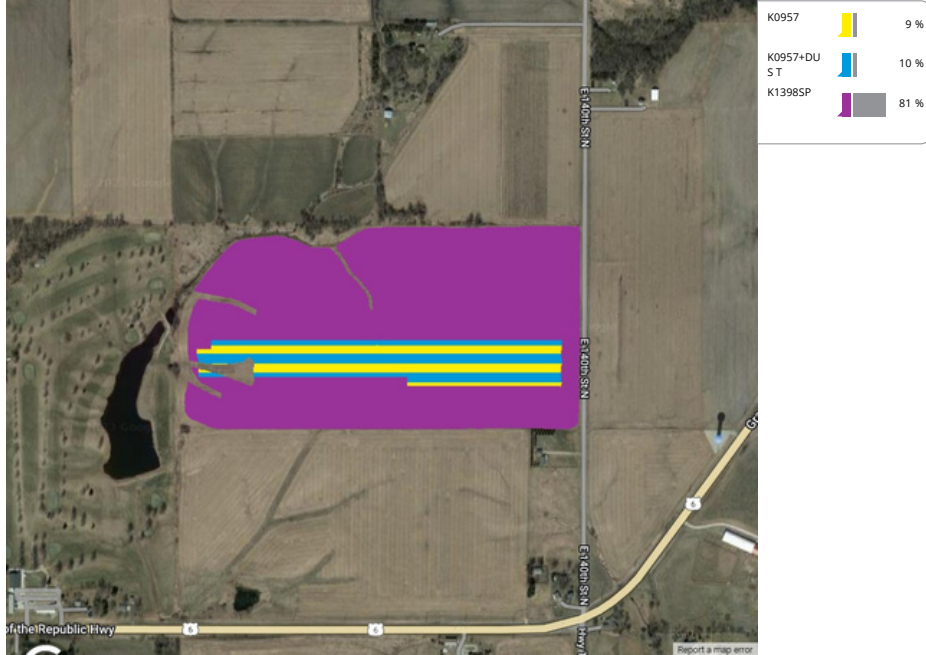

Field: Parmley's  
Client: Muckler Farms LLC | Farm: Hudnutt Family Farms

JOHN DEERE

2023 Corn Seeding: Varieties

Start: May 2, 2023 1:02 PM  
End: May 2, 2023 4:14 PM

Work Totals

Area Seeded: 70.5 ac  
Applied Total: 2,487,725 seeds  
Target Total: 2,497,273 seeds

Applied Rate: 35,300 seeds/ac  
Target Rate: 35,400 seeds/ac

Map: Overview

Equipment

1RW9560RVP007662 1RW9560RVP007662

Varieties

- K0957
- K1398SP

K0957+DUST

# DUST Results

Location: Grinnell, IA

Planting Date: 5/2/23

Number of Acres Planted: 70.5

Type of Crop and Variety Number: corn

Harvest Date: 10/24/23

Untreated Check Yield: 260.25

NFA Product Check #1: Dust