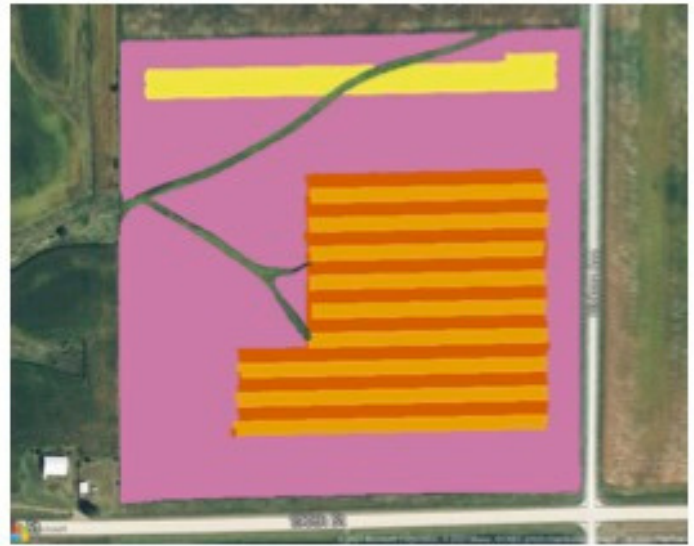

	Yield (bu/ac)	Area (ac)
■	19.6-179.6	3.6
■	179.6-212.5	7.3
■	212.5-226.2	7.3
■	226.2-238.6	7.3
■	238.6-254.3	7.3
■	254.3-303.6	3.6
■	None	0

	Planting Factor	Actual Population	Avg Yield	Area (ac)
■	A642-59STXRIB - Dust	33,795	229.5	6
■	A642-59STXRIB - None	32,670	216.2	22.3
■	A642-59STXRIB - Not Treated	33,774	228.6	6.1
■	A6499STXRIB - None	32,609	216.2	2

# DUST Results

**Location: Wellman, IA**

**Number of Acres Planted: 36.4**

**Type of Crop and Variety Number: corn**

**Harvest Date: 11/9/23**

**Untreated Check Yield: 220.3**

**NFA Product Check #1: Dust**